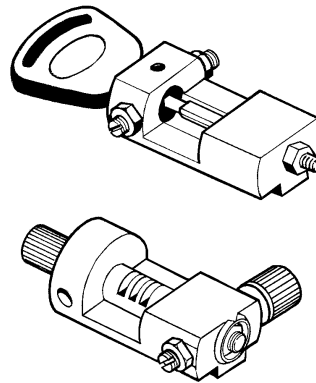

Key blank to be applied to the original remote control (the remote control includes the transponder chip)

OPTIONAL

D705485ZB

Code attachment
Dispositivo a codice
Code-Vorrichtung
Dispositif à code
Dispositivo a código