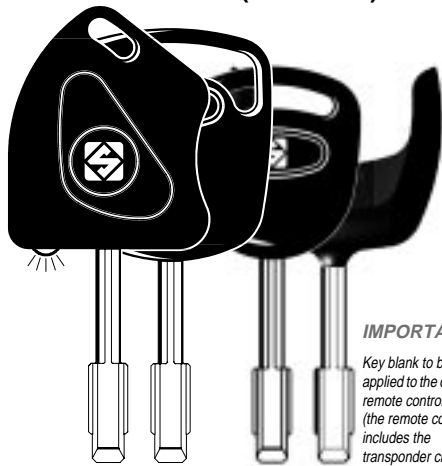

D705484ZB

Adaptors for FO19P-FO20P keys
Adattatori per chiavi FO19P-FO20P
Adapters für FO19P-FO20P Schlüssel
Adaptateurs pour clés FO19P-FO20P
Adaptadores para llaves FO19P-FO20P

PER:
FOR: **FORD (EU + USA)**

FO21T3L

FO21T3

FO21P

FO21AP

FO21PL

TIBBE (D)
VALEO (F)

IMPORTANT!

Key blank to be applied to the original remote control (the remote control includes the transponder chip)

OPTIONAL